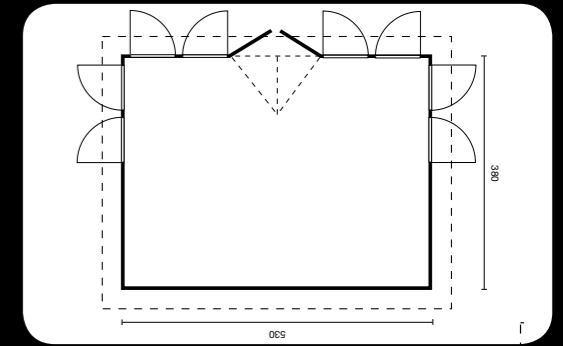

Buttermere

Kentmere

Keswick

BBQ Hut

Haweswater

Barrel Sauna

Barrel Tub

Bath Barrel 1
Bath Barrel 2
Diameter: 2000 mm
Diameter: 1600 mm
Height: 1150 mm
Height: 1150 mm

Size (approx)
External Diameter 2.2 metres
Lengths 2 metres
- 3 metres - 4.2 metres and 5.1 metre

Loweswater