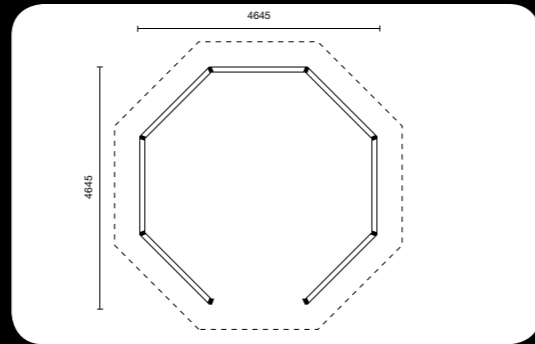

Combi Sauna 1

70
 Area 17,8 m²
 Canopy roof 145 cm
 Dimensions ca 520x367 cm cm
 Ridge height ca 385 cm
 Side wall height ca 243 cm

88
 Area ca 20,3 m²
 Canopy roof 210 cm
 Dimensions 600x426 cm
 Ridge height ca 465 cm
 Side wall height ca 234 cm

Combi Sauna 2

70
 Area ca 20,3m²
 Canopy roof 210 cm
 Dimensions 600x426 cm
 Ridge height ca 465 cm
 Side wall height ca 234 cm

88
 Area ca 20,3 m²
 Canopy roof 210 cm
 Dimensions 600x426 cm
 Ridge height ca 465 cm
 Side wall height ca 234 cm

Combi Sauna 3

70
 Area ca 15 m²
 Dimensions ca 460x490 cm
 Ridge height ca 327 cm
 Side wall height ca 234 cm

LAKELAND LOG CABINS

Spa Enclosures
 Saunas & Hot Tubs

Lakeland Log Cabins

Cardewlees • Carlisle • CA5 6LG • Tel 01228 712401

Barrel Sauna

Barrel Tub

Bath Barrel 1
Bath Barrel 2
Diameter: 2000 mm
Diameter: 1600 mm
Height: 1150 mm
Height: 1150 mm

Size (approx)
External Diameter 2.2 metres
Lengths 2 metres
- 3 metres - 4.2 metres and 5.1 metre