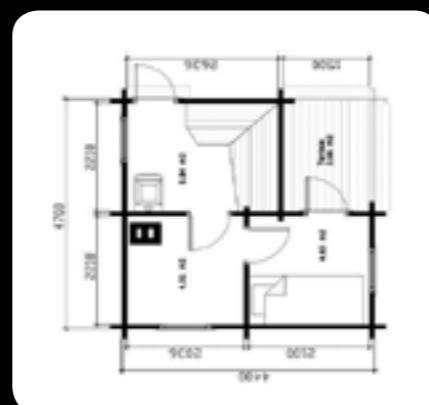

Combi Sauna 1

70
 Area 17,8 m²
 Canopy roof 145 cm
 Dimensions ca 520x367 cm cm
 Ridge height ca 385 cm
 Side wall height ca 243 cm

88
 Area ca 20,3 m²
 Canopy roof 210 cm
 Dimensions 600x426 cm
 Ridge height ca 465 cm
 Side wall height ca 234 cm

Combi Sauna 2

70
 Area ca 20,3m²
 Canopy roof 210 cm
 Dimensions 600x426 cm
 Ridge height ca 465 cm
 Side wall height ca 234 cm

88
 Area ca 20,3 m²
 Canopy roof 210 cm
 Dimensions 600x426 cm
 Ridge height ca 465 cm
 Side wall height ca 234 cm

Combi Sauna 3

70
 Area ca 15 m²
 Dimensions ca 460x490 cm
 Ridge height ca 327 cm
 Side wall height ca 234 cm

LAKELAND LOG CABINS

Spa Enclosures
 Saunas & Hot Tubs

Lakeland Log Cabins

Cardewlees • Carlisle • CA5 6LG • Tel 01228 712401

Barrel Sauna

Barrel Tub

Bath Barrel 1
Bath Barrel 2
Diameter: 2000 mm
Diameter: 1600 mm
Height: 1150 mm
Height: 1150 mm

Size (approx)
External Diameter 2.2 metres
Lengths 2 metres
- 3 metres - 4.2 metres and 5.1 metre