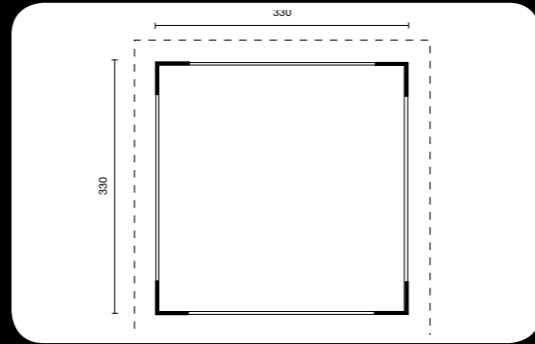

Buttermere

Kentmere

Keswick

BBQ Hut

Haweswater

Barrel Sauna

Barrel Tub

Bath Barrel 1
Bath Barrel 2
Diameter: 2000 mm
Diameter: 1600 mm
Height: 1150 mm
Height: 1150 mm

Size (approx)
External Diameter 2.2 metres
Lengths 2 metres
- 3 metres - 4.2 metres and 5.1 metre

Loweswater