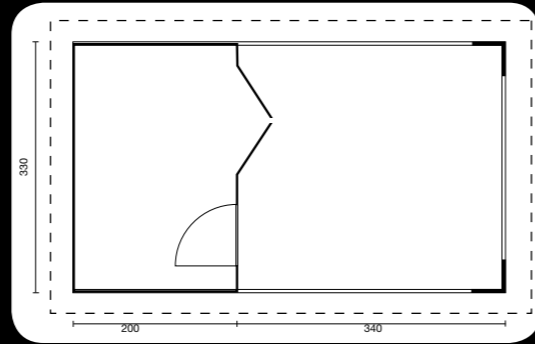

Buttermere