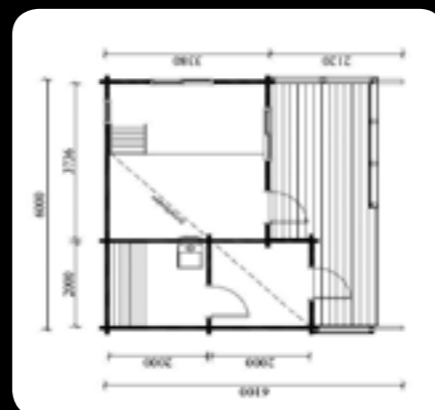

Combi Sauna 1

70
 Area 17,8 m²
 Canopy roof 145 cm
 Dimensions ca 520x367 cm cm
 Ridge height ca 385 cm
 Side wall height ca 243 cm

88
 Area ca 20,3 m²
 Canopy roof 210 cm
 Dimensions 600x426 cm
 Ridge height ca 465 cm
 Side wall height ca 234 cm

Combi Sauna 2

70
 Area ca 20,3m²
 Canopy roof 210 cm
 Dimensions 600x426 cm
 Ridge height ca 465 cm
 Side wall height ca 234 cm

88
 Area ca 20,3 m²
 Canopy roof 210 cm
 Dimensions 600x426 cm
 Ridge height ca 465 cm
 Side wall height ca 234 cm

Combi Sauna 3

70
 Area ca 15 m²
 Dimensions ca 460x490 cm
 Ridge height ca 327 cm
 Side wall height ca 234 cm

LAKELAND LOG CABINS

Spa Enclosures
 Saunas & Hot Tubs

Lakeland Log Cabins

Cardewlees • Carlisle • CA5 6LG • Tel 01228 712401

Barrel Sauna

Barrel Tub

Bath Barrel 1
Bath Barrel 2
Diameter: 2000 mm
Diameter: 1600 mm
Height: 1150 mm
Height: 1150 mm

Size (approx)
External Diameter 2.2 metres
Lengths 2 metres
- 3 metres - 4.2 metres and 5.1 metre