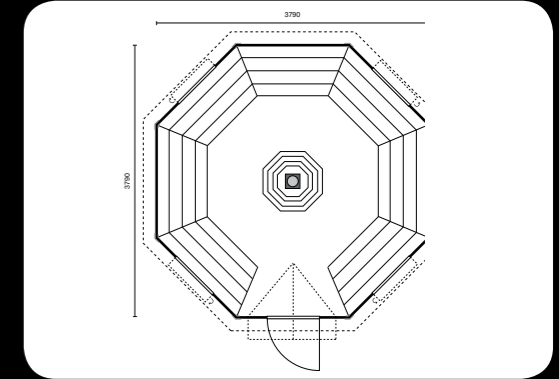

Buttermere

Kentmere

Keswick

BBQ Hut

Haweswater

Barrel Sauna

Barrel Tub

Bath Barrel 1
Bath Barrel 2
Diameter: 2000 mm
Diameter: 1600 mm
Height: 1150 mm
Height: 1150 mm

Size (approx)
External Diameter 2.2 metres
Lengths 2 metres
- 3 metres - 4.2 metres and 5.1 metre

Loweswater