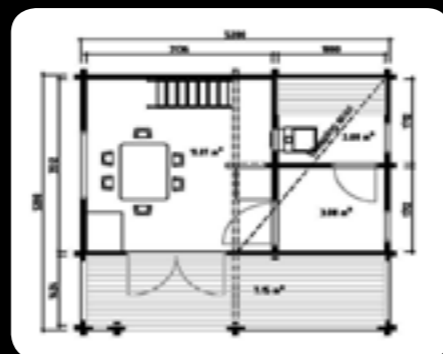

Combi Sauna 1

70
 Area 17,8 m²
 Canopy roof 145 cm
 Dimensions ca 520x367 cm cm
 Ridge height ca 385 cm
 Side wall height ca 243 cm

88
 Area ca 20,3 m²
 Canopy roof 210 cm
 Dimensions 600x426 cm
 Ridge height ca 465 cm
 Side wall height ca 234 cm

Combi Sauna 2

70
 Area ca 20,3m²
 Canopy roof 210 cm
 Dimensions 600x426 cm
 Ridge height ca 465 cm
 Side wall height ca 234 cm

88
 Area ca 20,3 m²
 Canopy roof 210 cm
 Dimensions 600x426 cm
 Ridge height ca 465 cm
 Side wall height ca 234 cm

Combi Sauna 3

70
 Area ca 15 m²
 Dimensions ca 460x490 cm
 Ridge height ca 327 cm
 Side wall height ca 234 cm

LAKELAND LOG CABINS

Spa Enclosures
 Saunas & Hot Tubs

Lakeland Log Cabins

Cardewlees • Carlisle • CA5 6LG • Tel 01228 712401

Barrel Sauna

Barrel Tub

Bath Barrel 1
Bath Barrel 2
Diameter: 2000 mm
Diameter: 1600 mm
Height: 1150 mm
Height: 1150 mm

Size (approx)
External Diameter 2.2 metres
Lengths 2 metres
- 3 metres - 4.2 metres and 5.1 metre