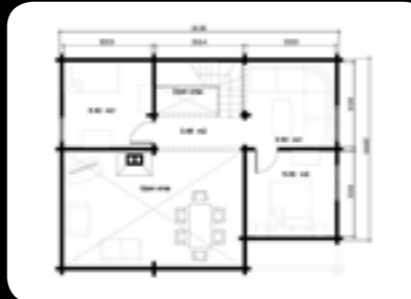

Live-in Seven

134
Area ca 104,17 m²
+ 19,3 m²
Dimensions ca 1220x1120 cm
Ridge height ca 563 cm
Side wall height ca 270 cm

Live-in Eight

134
Area ca 62,95 m²
+ 33,24 m²
Dimensions ca 790x1030 cm
Ridge height ca 612 cm
Side wall height ca 360 cm

Live-in Nine

114
Area ca 46,13 m²
Dimensions ca 820x1400 cm
Ridge height ca 228 cm
Side wall height ca 252 cm

LAKELAND LOG CABINS

Live-in Log Cabins

(114mm - 134mm)

Lakeland Log Cabins

Cardewlees • Carlisle • CA5 6LG • Tel 01228 712401

Houghton Hall Garden Centre • Houghton • Carlisle • CA6 4JB • Tel 01228 539004

www.lakelandlogcabins.co.uk

We have a comprehensive range for all requirements.

Live-in One

114
Area ca 62 m²
Canopy roof 160 cm
Dimensions 1090x590 cm
Ridge height ca 336 cm
Side wall height ca 234 cm

134
Area ca 62 m²
Canopy roof 160 cm
Dimensions 1090x590 cm
Ridge height ca 336 cm
Side wall height ca 234 cm

Live-in Four

134
Area 54,01 m² + 44,07 m²
Dimensions ca 820x786 cm
Ridge height ca 682 cm
Side wall height ca 318 cm